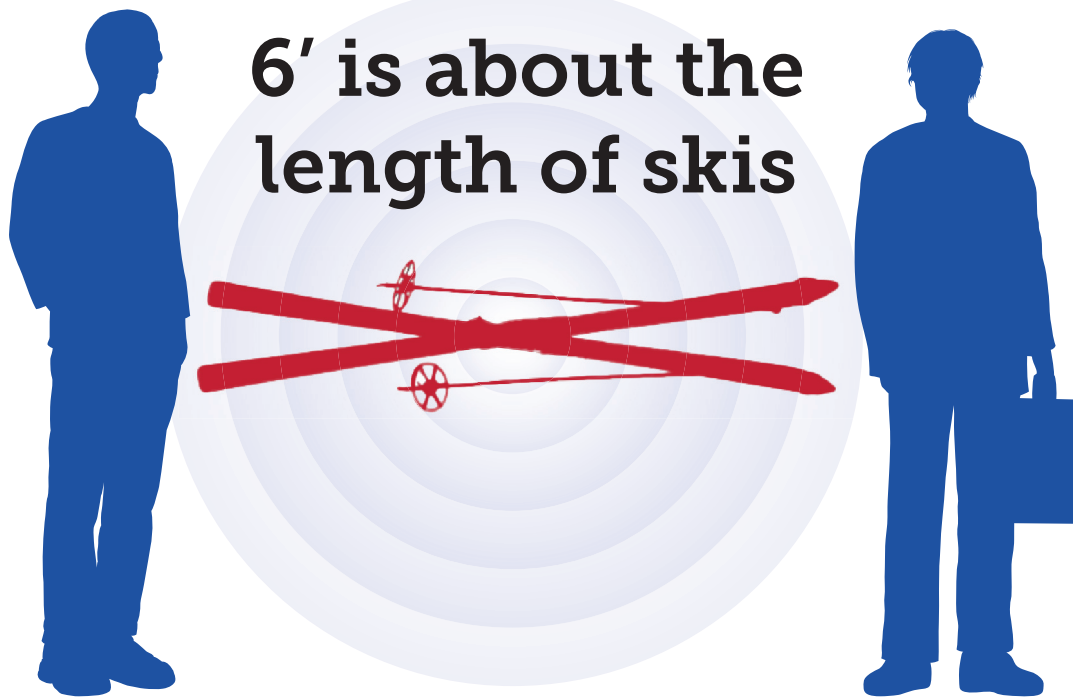

SOCIAL

When possible, keep 6 feet between you and others when you are out.

DISTANCING

COLORADO
Department of Public
Health & Environment